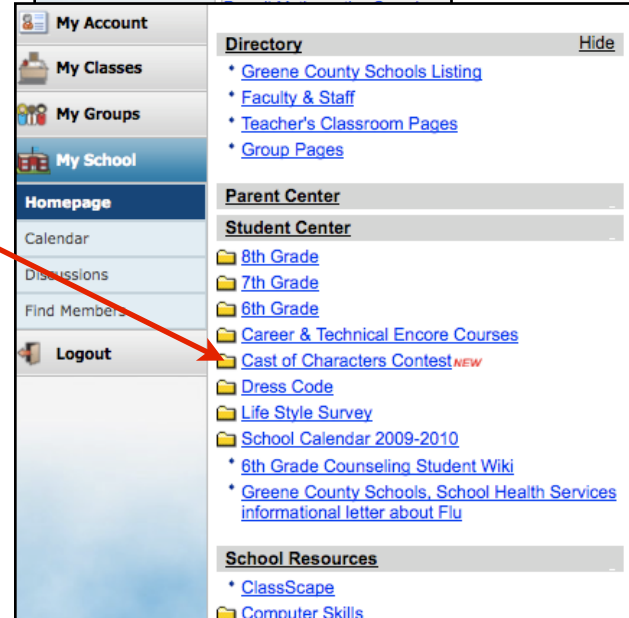

To access "Cast of Characters" Student Contest on eChalk

1. Students login to eChalk

2. Select "My School"

3. Under the "Student Center" heading, select the "Cast of Characters Contest" folder. This will ONLY appear the week of each contest.