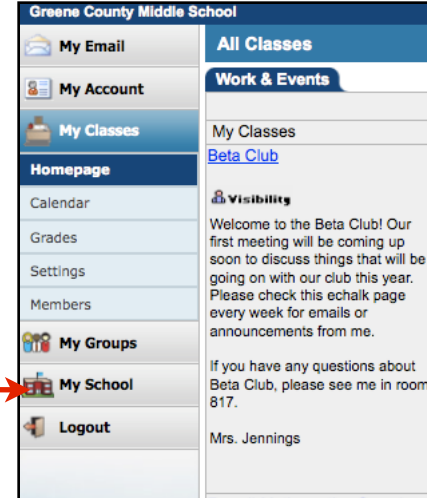

To access "Cast of Characters" Student Contest on eChalk

1. Students login to eChalk

2. Select "My School"

3. Under the "Student Center" heading, select the "Cast of Characters Contest" folder. This will ONLY appear the week of each contest.